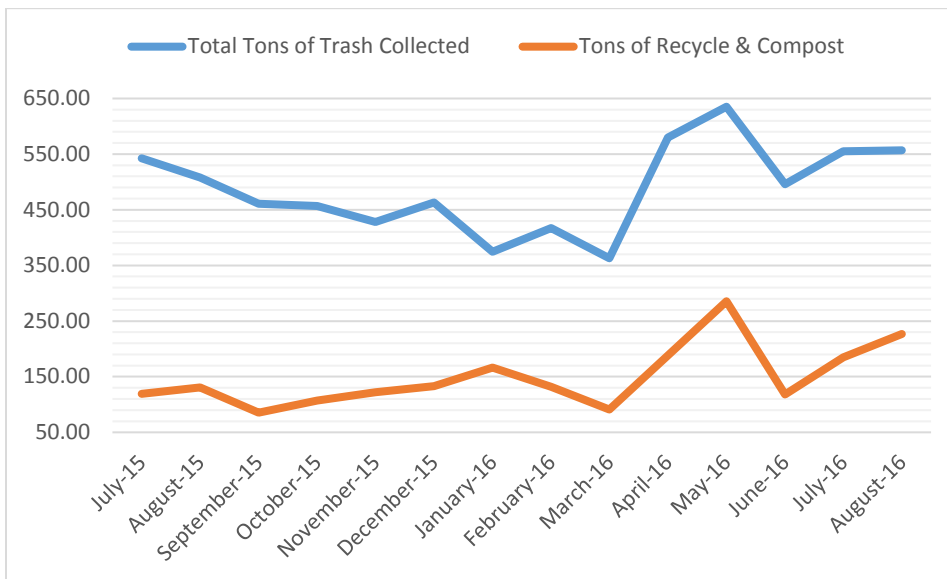

Residential Sustainability Report

Service Period: August 2016

Recyclables Collected: 114.30 tons

Trash Collected: 556.88 tons

Compostable Materials Collected: 112.39 tons

Total Material collected: 783.57 tons

LOS ALAMOS

Monthly Collection Report

July Diversion Rate: **25%**

August Diversion Rate: **29%**

A **16%** Increase in Diversion

The *diversion rate* is the percent of materials recycled and composted.

Month by Month Recycling Comparison