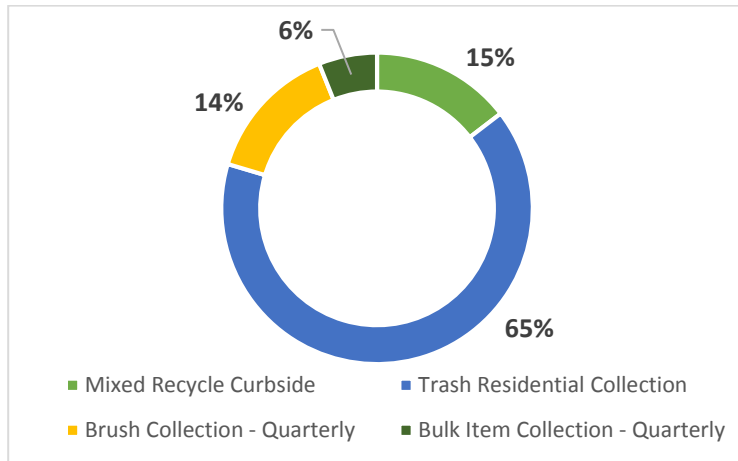

LOS ALAMOS

Monthly Collection Report

July Diversion Rate: **25%**

August Diversion Rate: **29%**

A **16%** Increase in Diversion

The *diversion rate* is the percent of materials recycled and composted.

Month by Month Recycling Comparison