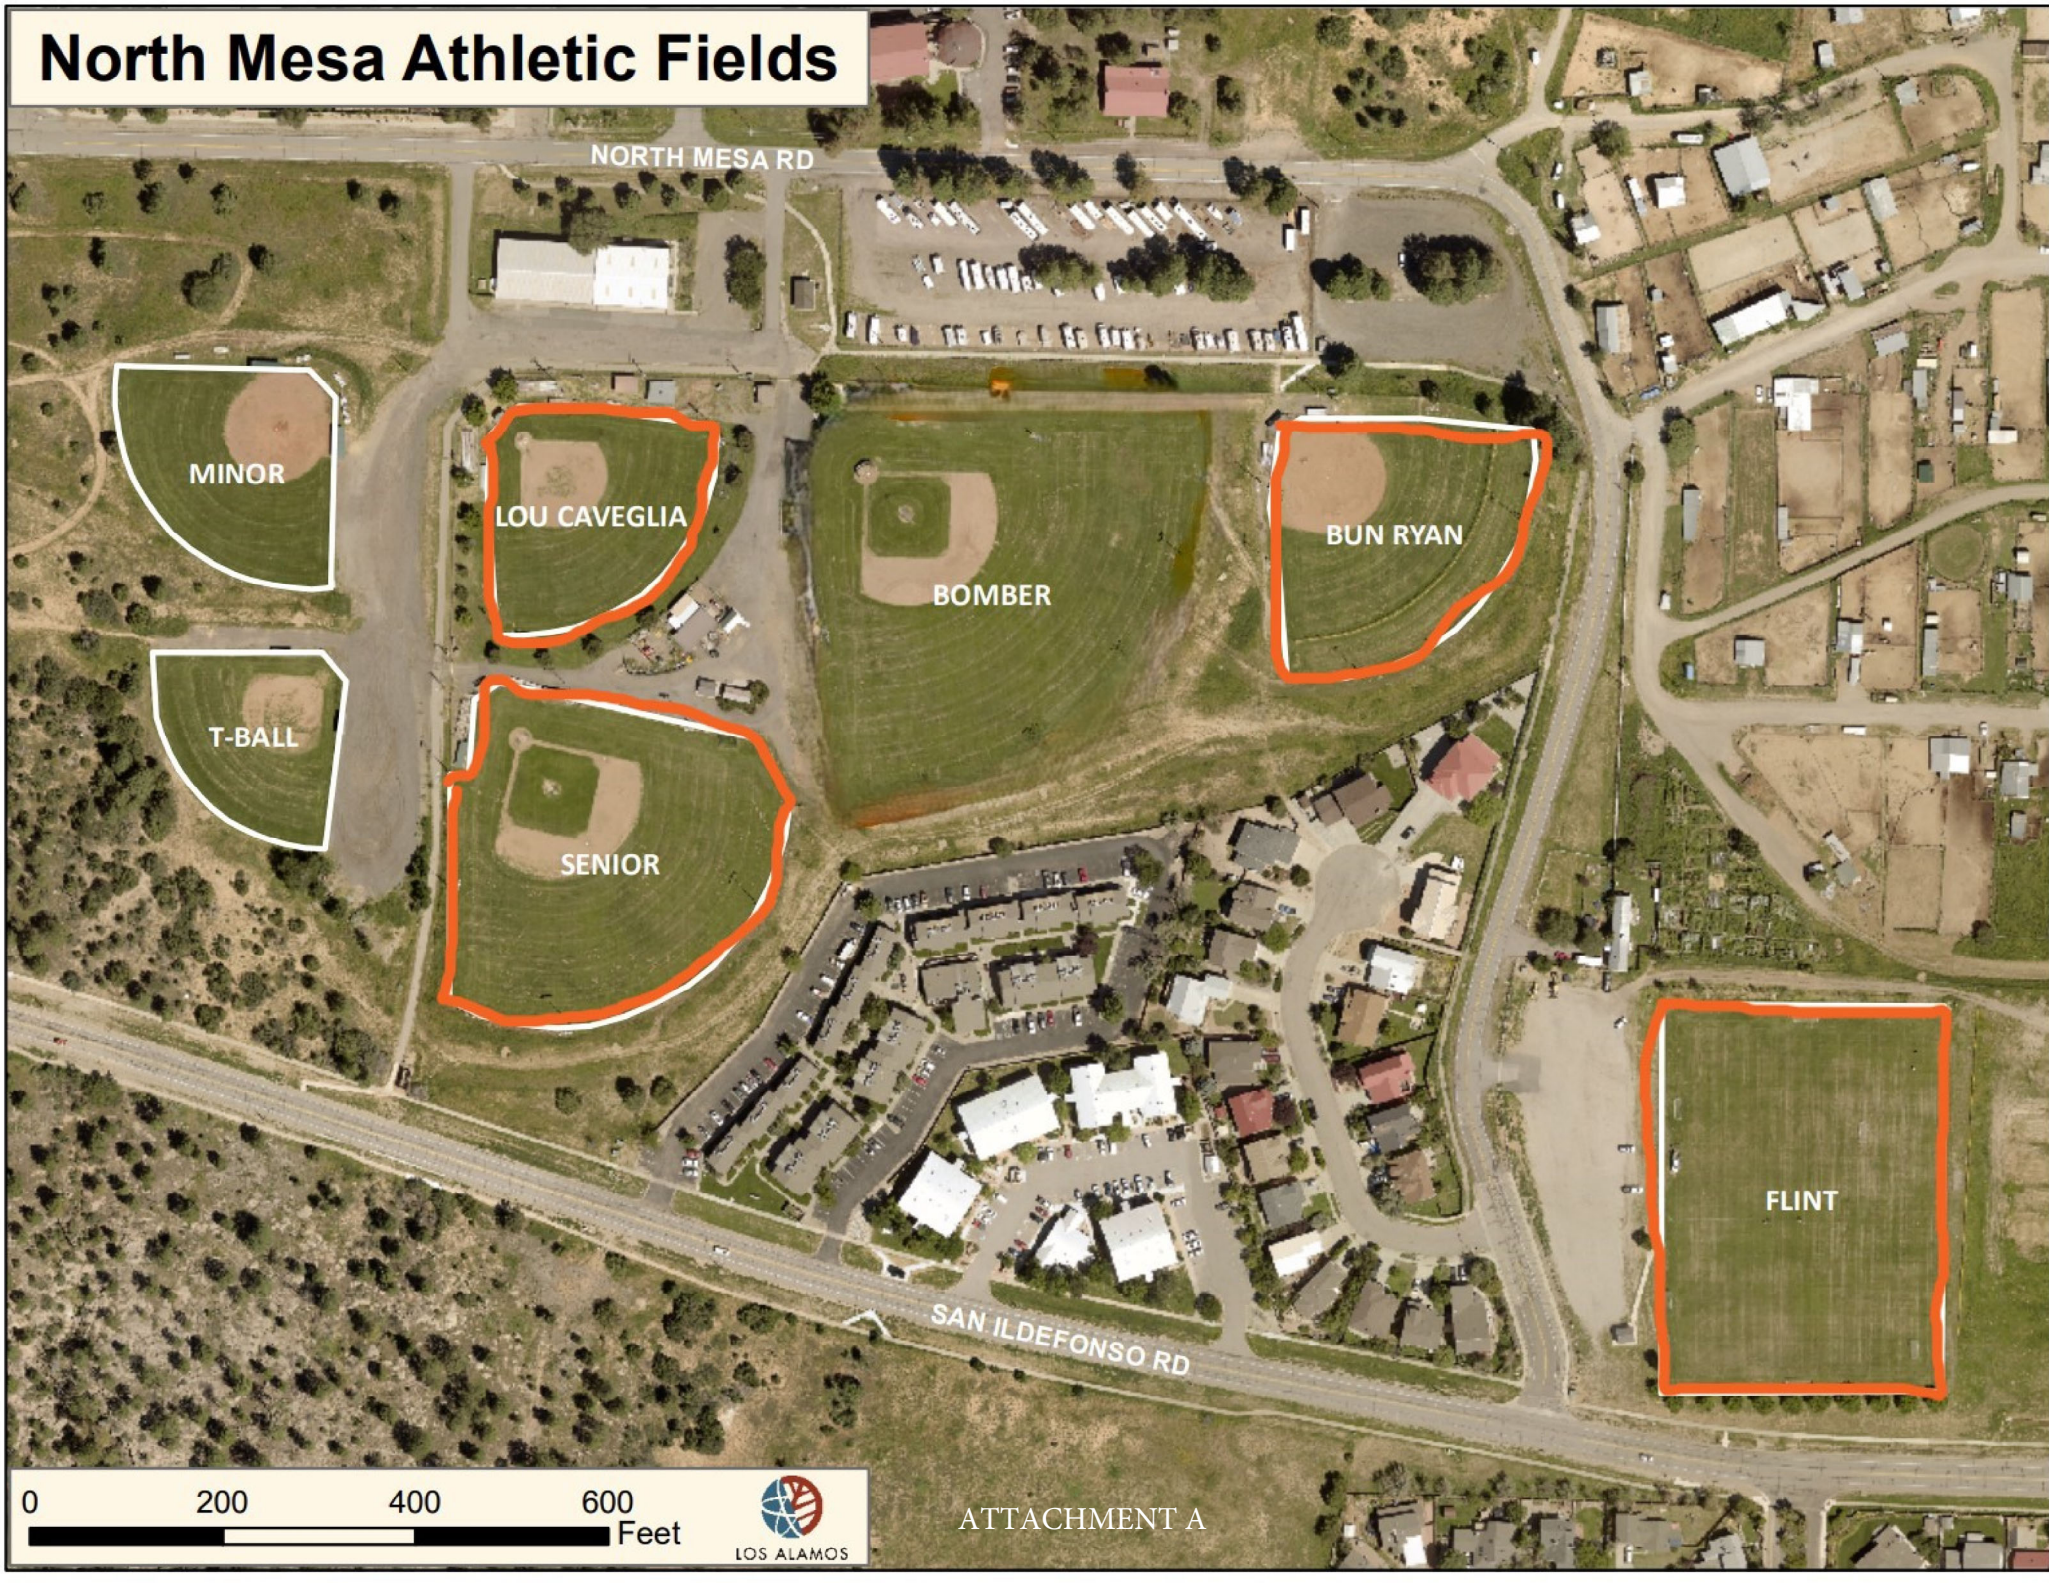

North Mesa Athletic Fields

0 200 400 600 Feet

ATTACHMENT A